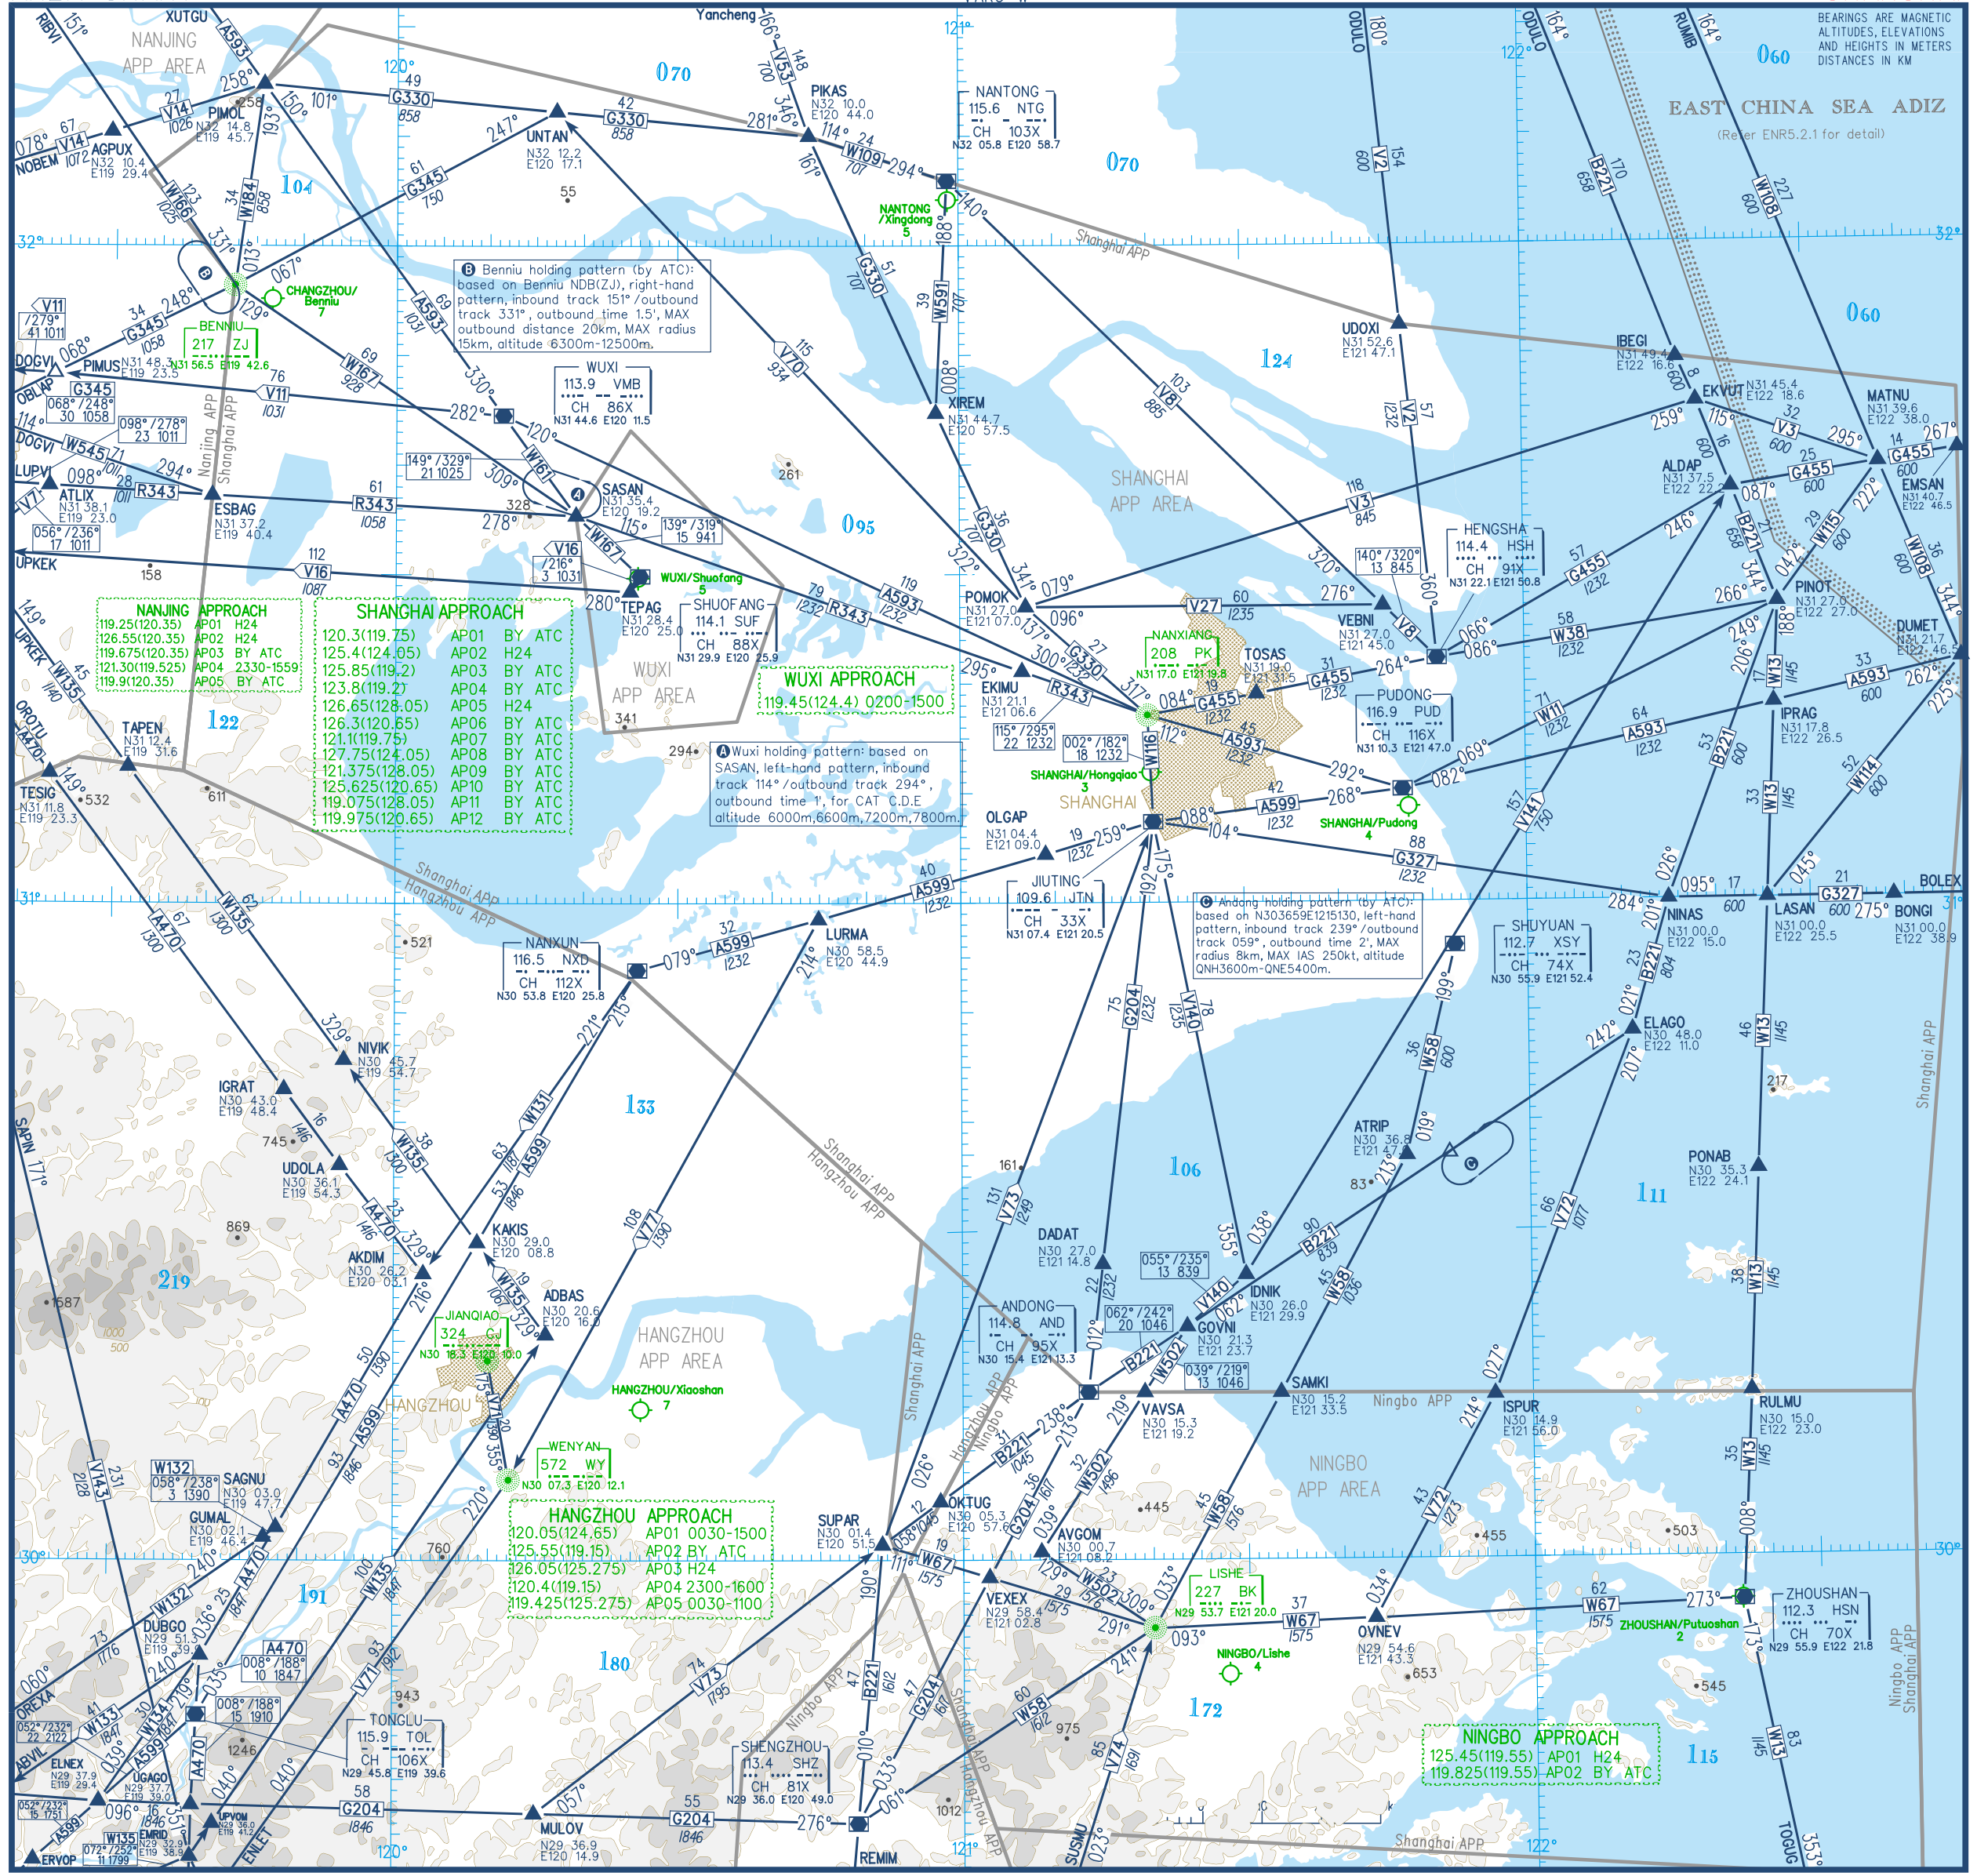

AREA CHART

SHANGHAI

BEARINGS ARE MAGNETIC
ALTITUDES, ELEVATIONS
AND HEIGHTS IN METERS
DISTANCES IN KM

EAST CHINA SEA ADIZ
(Refer ENR5.2.1 for detail)